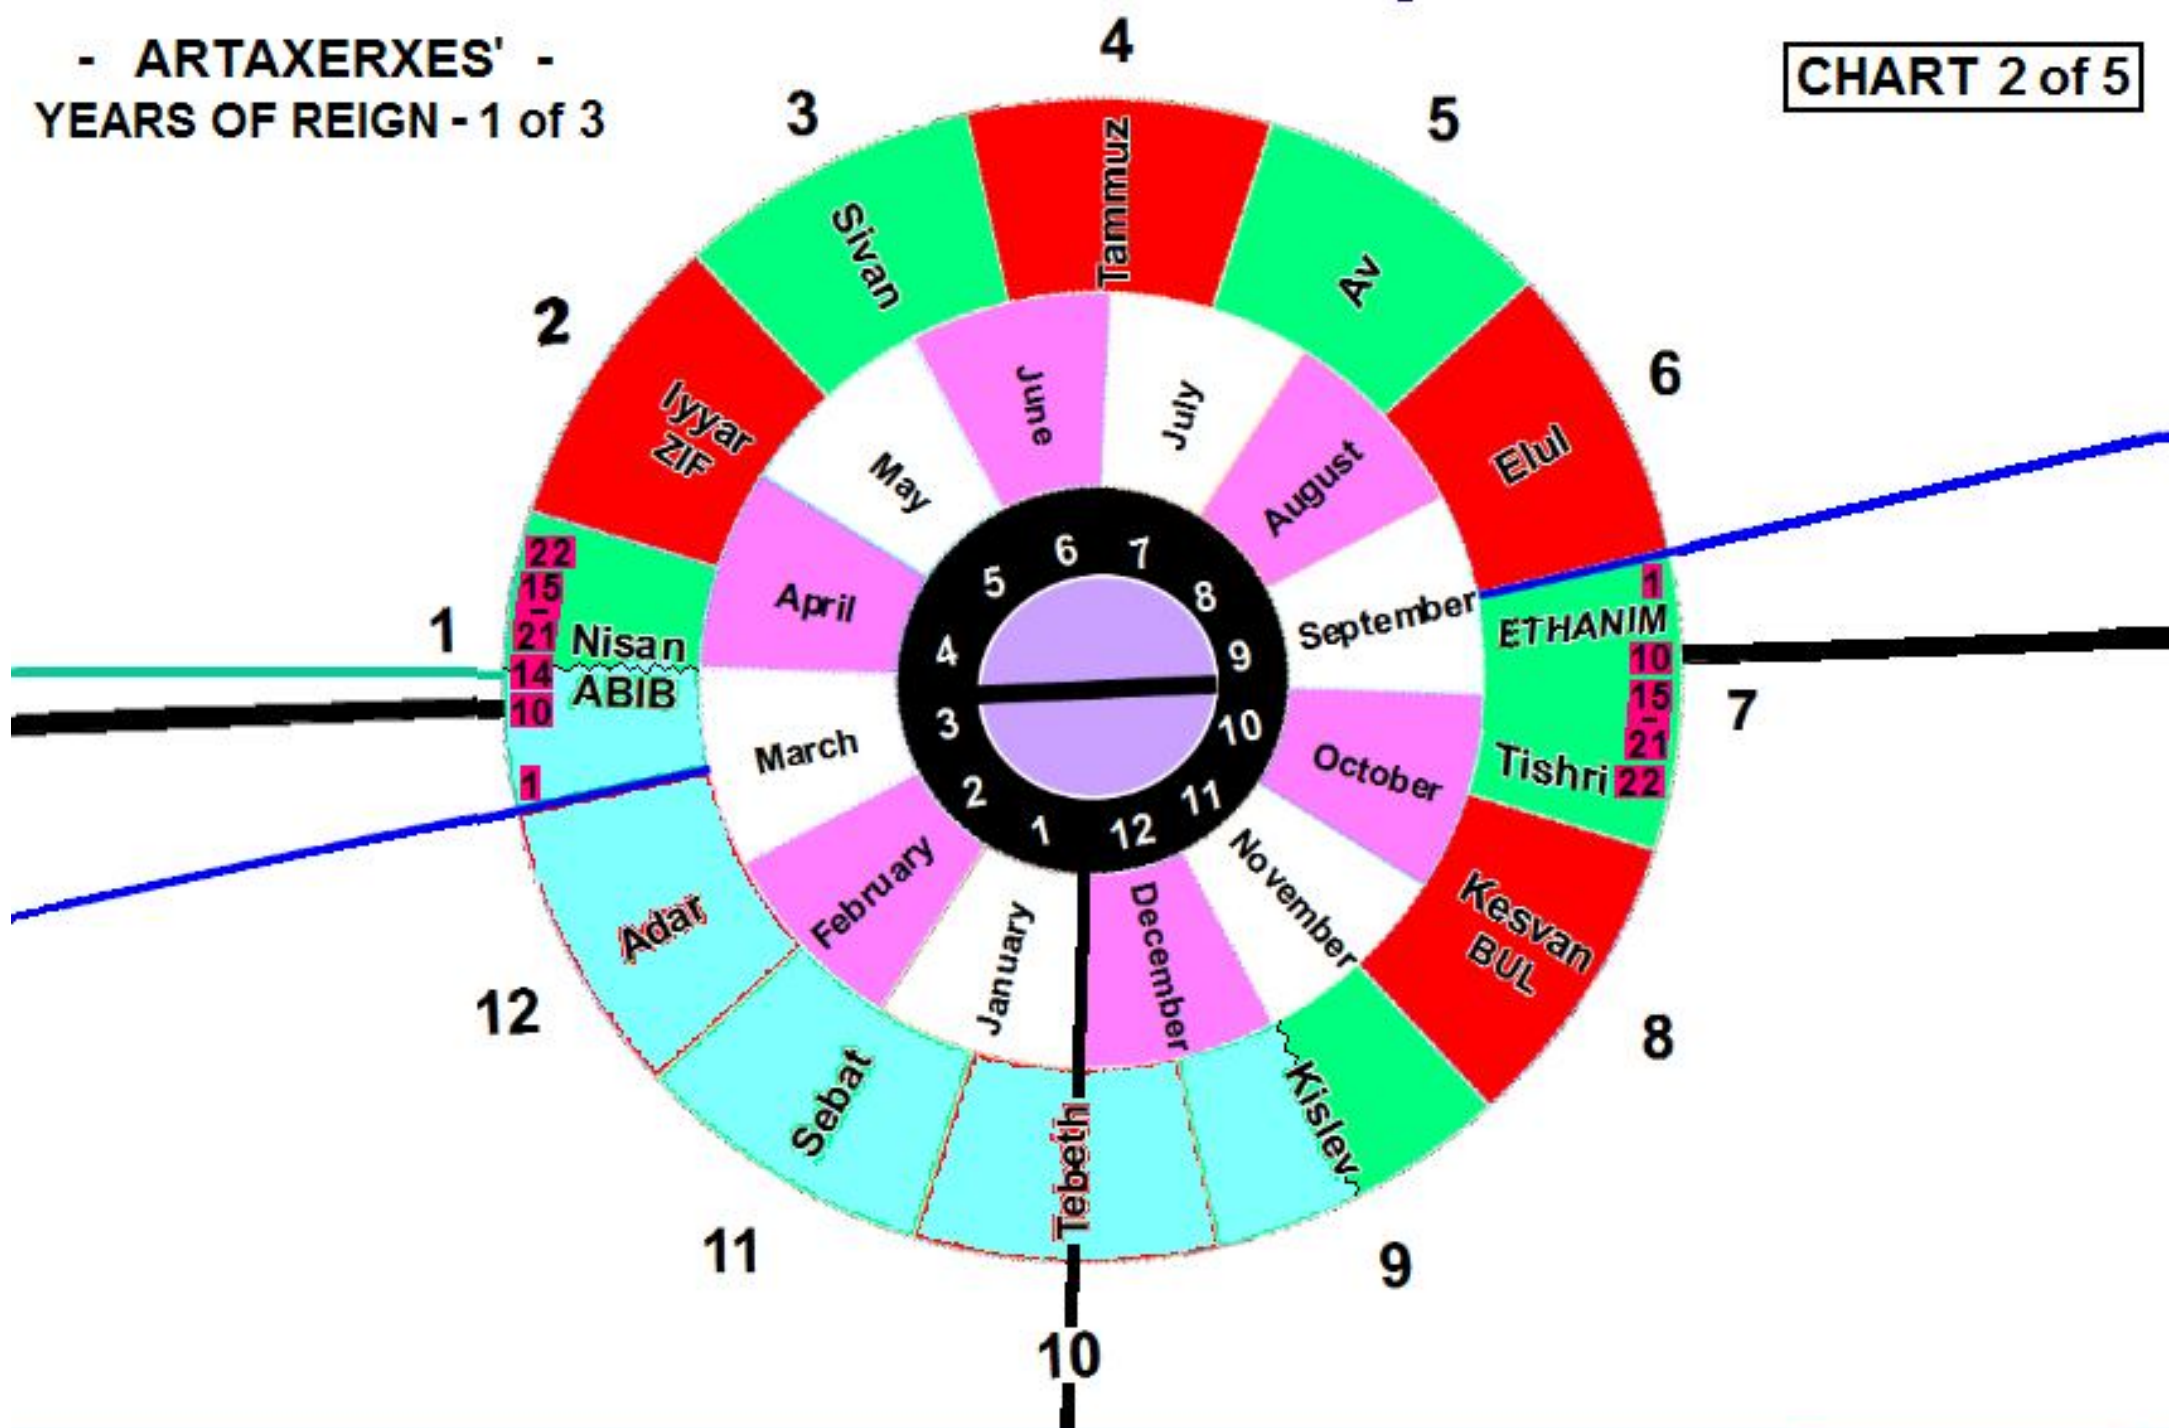

- ARTAXERXES' -
YEARS OF REIGN - 1 of 3

Artaxerxes' years of reign did not begin in the period coloured blue, because: Nisan followed Chislev (Kislev) in each year of his reign. (Nehemiah 1:1 and 2:1)